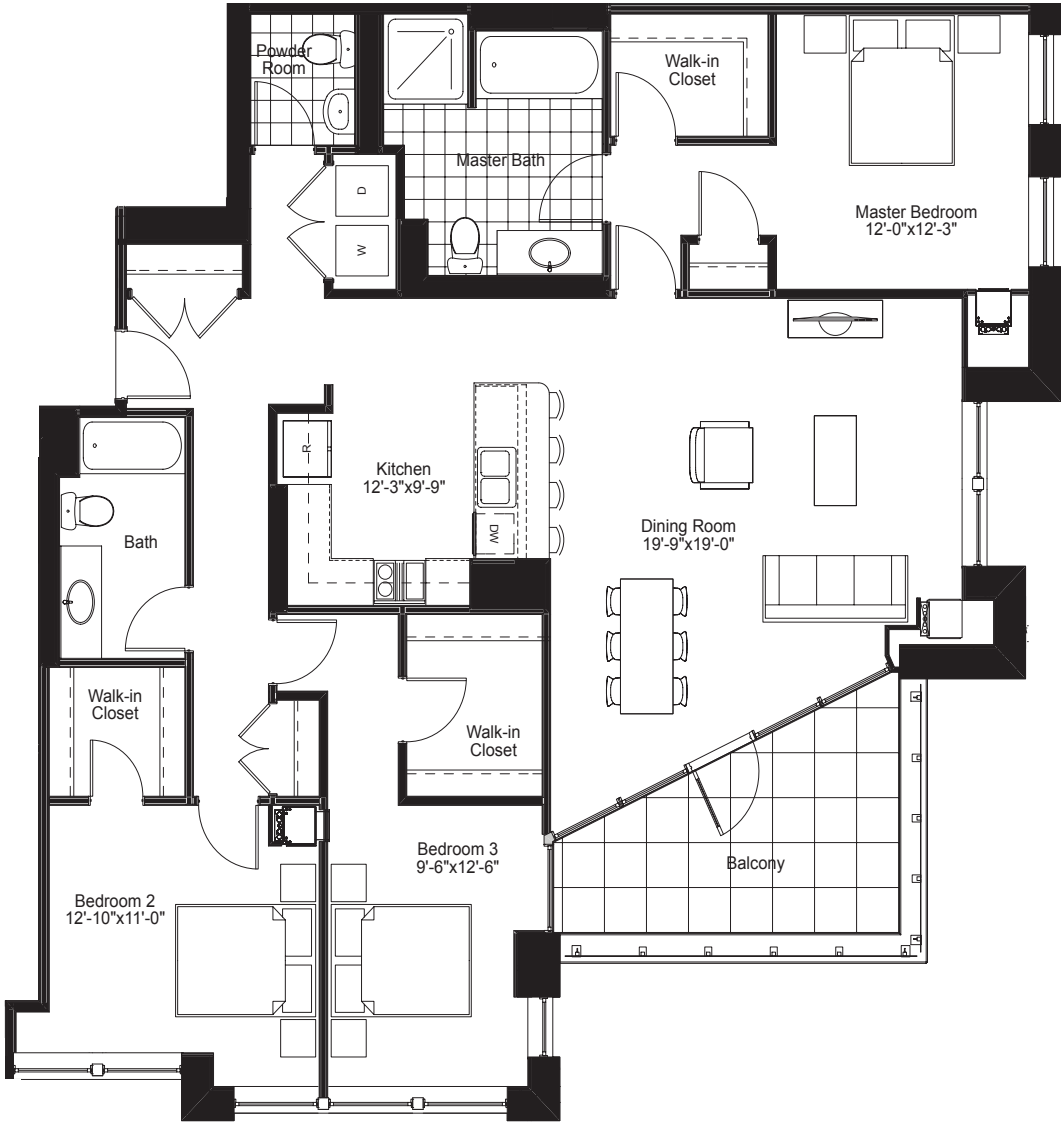

EAST TOWER - PENTHOUSE FLOOR PLAN 4001

3 Bedroom • 2 1/2 Bath • 1938 SF

555 West Kinzie Street
Chicago, Illinois 60654
866-584-0847
altaatkstation.com

Floor plan dimensions are approximate. Floor plate depicts unit location only.

EAST TOWER - PENTHOUSE FLOOR PLAN 4002

3 Bedroom • 2 1/2 Bath • 1972 SF

555 West Kinzie Street
Chicago, Illinois 60654
866-584-0847
altaatkstation.com

Floor plan dimensions are approximate. Floor plate depicts unit location only.

EAST TOWER - PENTHOUSE FLOOR PLAN 4101

3 Bedroom • 2 1/2 Bath • 1779 SF

555 West Kinzie Street
Chicago, IL 60654
866-584-0847
altaatkstation.com

Floor plan dimensions are approximate. Floor plate depicts unit location only.

EAST TOWER - PENTHOUSE FLOOR PLAN 4102

3 Bedroom • 2 1/2 Bath • 1807 SF

555 West Kinzie Street
Chicago, IL 60654
866-584-0847
altaatkstation.com

Floor plan dimensions are approximate. Floor plate depicts unit location only.