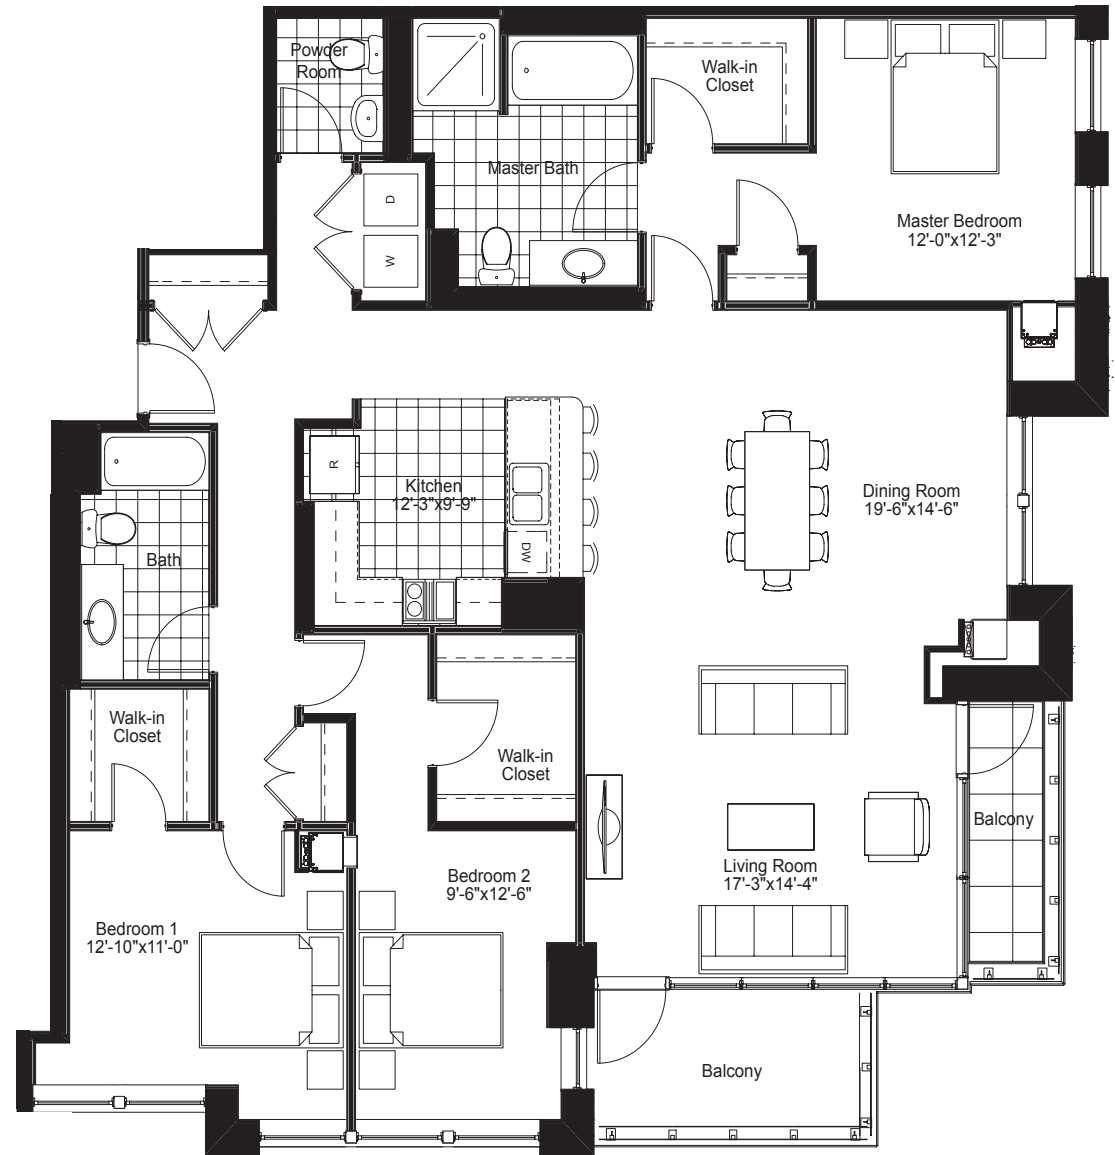

EAST TOWER - PENTHOUSE FLOOR PLAN 4001

3 Bedroom • 2 1/2 Bath • 1938 SF

555 West Kinzie Street
Chicago, Illinois 60654
866-584-0847
altaatkstation.com

Floor plan dimensions are approximate. Floor plate depicts unit location only.

EAST TOWER - PENTHOUSE FLOOR PLAN 4002

3 Bedroom • 2 1/2 Bath • 1972 SF

555 West Kinzie Street
Chicago, Illinois 60654
866-584-0847
altaatkstation.com

Floor plan dimensions are approximate. Floor plate depicts unit location only.

EAST TOWER - PENTHOUSE FLOOR PLAN 4101

3 Bedroom • 2 1/2 Bath • 1779 SF

555 West Kinzie Street
Chicago, IL 60654
866-584-0847
altaatkstation.com

Floor plan dimensions are approximate. Floor plate depicts unit location only.

EAST TOWER - PENTHOUSE FLOOR PLAN 4102

3 Bedroom • 2 1/2 Bath • 1807 SF

555 West Kinzie Street
Chicago, IL 60654
866-584-0847
altaatkstation.com

Floor plan dimensions are approximate. Floor plate depicts unit location only.