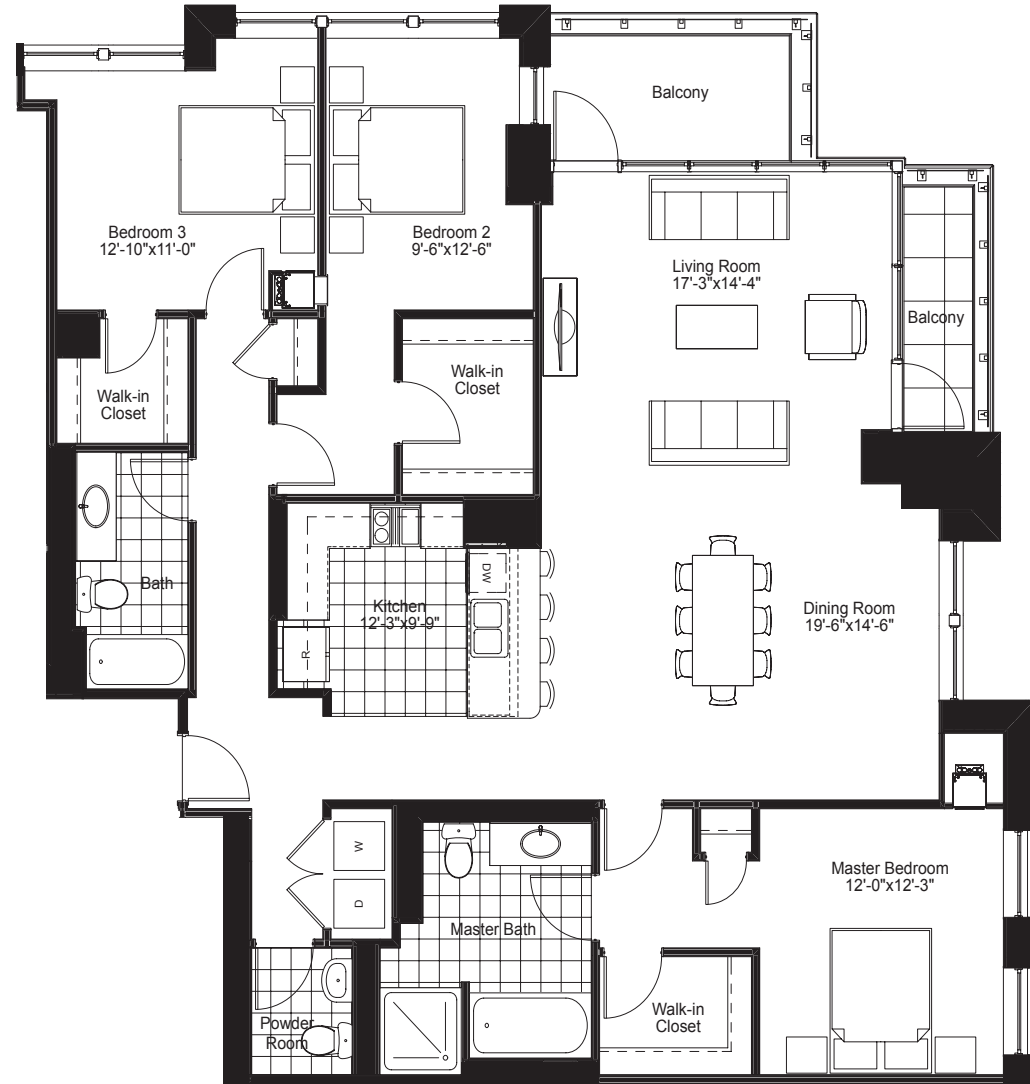

EAST TOWER - PENTHOUSE FLOOR PLAN 4001

3 Bedroom • 2 1/2 Bath • 1938 SF

555 West Kinzie Street
Chicago, Illinois 60654
866-584-0847
altaatkstation.com

Floor plan dimensions are approximate. Floor plate depicts unit location only.

EAST TOWER - PENTHOUSE FLOOR PLAN 4002

3 Bedroom • 2 1/2 Bath • 1972 SF

555 West Kinzie Street
Chicago, Illinois 60654
866-584-0847
altaatkstation.com

Floor plan dimensions are approximate. Floor plate depicts unit location only.

EAST TOWER - PENTHOUSE FLOOR PLAN 4101

3 Bedroom • 2 1/2 Bath • 1779 SF

555 West Kinzie Street
Chicago, IL 60654
866-584-0847
altaatkstation.com

Floor plan dimensions are approximate. Floor plate depicts unit location only.

EAST TOWER - PENTHOUSE FLOOR PLAN 4102

3 Bedroom • 2 1/2 Bath • 1807 SF

555 West Kinzie Street
Chicago, IL 60654
866-584-0847
altaatkstation.com

Floor plan dimensions are approximate. Floor plate depicts unit location only.