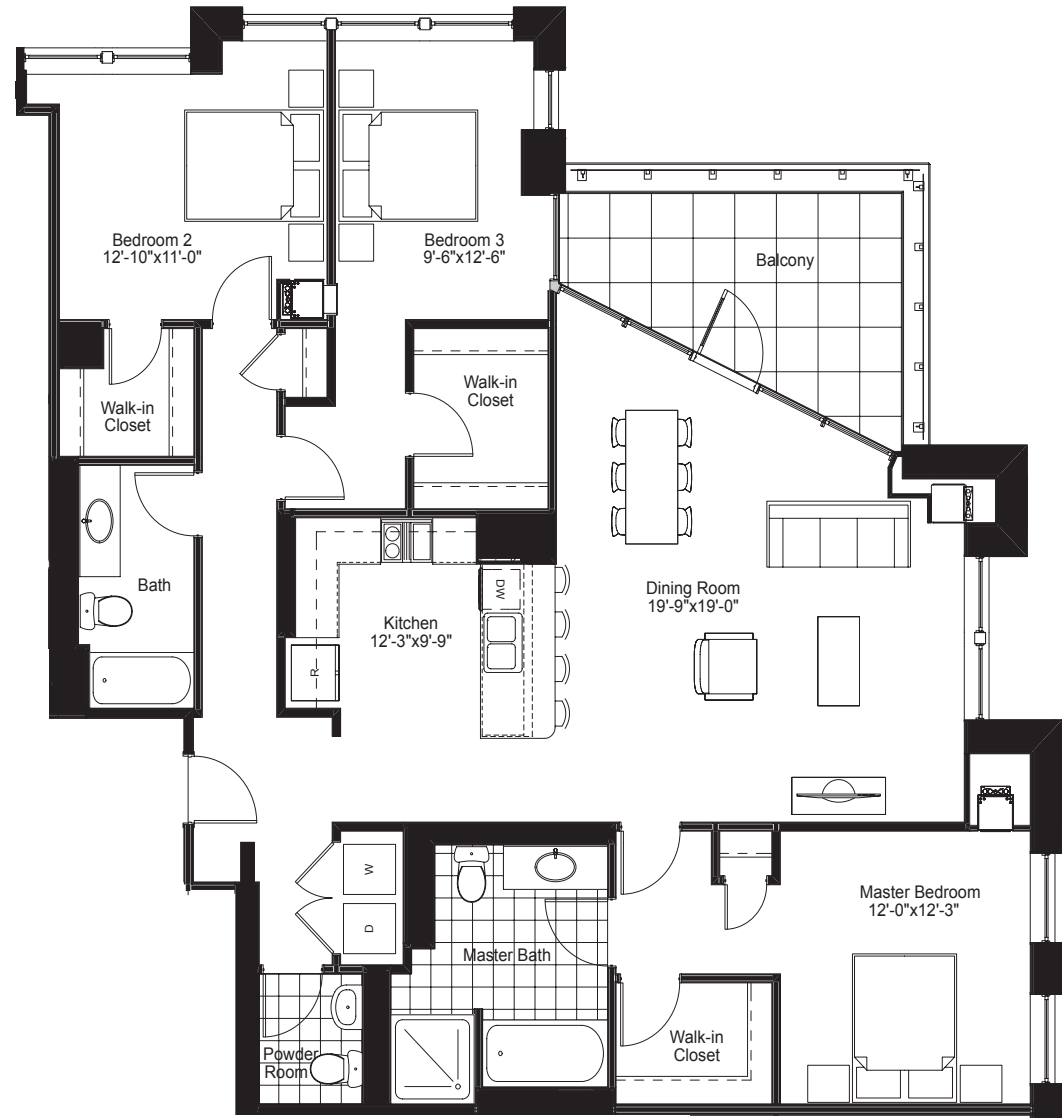

EAST TOWER - PENTHOUSE FLOOR PLAN 4001

3 Bedroom • 2 1/2 Bath • 1938 SF

555 West Kinzie Street
Chicago, Illinois 60654
866-584-0847
altaatkstation.com

Floor plan dimensions are approximate. Floor plate depicts unit location only.

EAST TOWER - PENTHOUSE FLOOR PLAN 4002

3 Bedroom • 2 1/2 Bath • 1972 SF

555 West Kinzie Street
Chicago, Illinois 60654
866-584-0847
altaatkstation.com

Floor plan dimensions are approximate. Floor plate depicts unit location only.

EAST TOWER - PENTHOUSE FLOOR PLAN 4101

3 Bedroom • 2 1/2 Bath • 1779 SF

555 West Kinzie Street
Chicago, IL 60654
866-584-0847
altaatkstation.com

Floor plan dimensions are approximate. Floor plate depicts unit location only.

EAST TOWER - PENTHOUSE FLOOR PLAN 4102

3 Bedroom • 2 1/2 Bath • 1807 SF

555 West Kinzie Street
Chicago, IL 60654
866-584-0847
altaatkstation.com

Floor plan dimensions are approximate. Floor plate depicts unit location only.